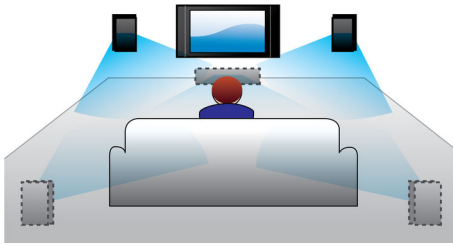

### Dolby Virtual Speaker

Dolby Virtual Speaker is a sophisticated audio virtualization technology that produces rich and immersive surround sound from a two-speaker system. Highly advanced spatial algorithms faithfully replicate the sonic characteristics that occur in an ideal 5.1-channel environment. DVD playback is enhanced by expanding the 2-channel environment. When combined with Dolby Pro Logic II processing, any high quality stereo source is transformed into true-to-life, multi-channel surround sound. No need to purchase extra speakers, wires or speaker stands to appreciate room-filling sound.