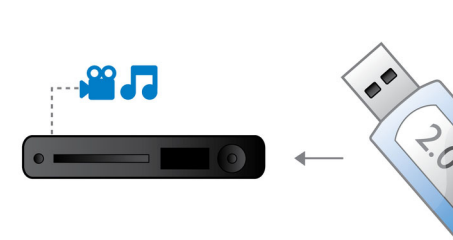

Hi-Speed USB 2.0 Link

The Universal Serial Bus or USB is a protocol standard that is conveniently used to link PCs, peripherals and consumer electronic equipment. Hi-Speed USB devices have a data transfer rate of up to 480 Mbps - up from the 12 Mbps in original USB ones. With Hi-Speed USB 2.0 Link, all you have to do is plug in your USB device, select the movie, music or photo and play away.

Specifications

Picture/Display

- Picture enhancement: High Def (720p, 1080i, 1080p)

Sound

- Output power (RMS): 100
- Sound System: Dolby Digital, Dolby Prologic II, DTS, Stereo
- Equalizer settings: Action, Classic, Concert, Drama, Gaming, Jazz, News, Party, Rock, Sports

Video Playback

- Compression formats: DivX 3.11, DivX 4.x, DivX 5.x, DivX 6.0, DivX Ultra, MPEG1, MPEG2
- Playback Media: CD-R/CD-RW, DVD+R/+RW, DVD-R/-RW, DVD-Video, Video CD/SVCD
- Video disc playback system: NTSC, PAL

Audio Playback

- Compression format: MP3, WMA
- MP3 bit rates: 32-256 kbps and VBR
- Playback Media: CD-R/RW, USB flash drive, Audio CD

Still Picture Playback

- Picture Compression Format: JPEG
- Picture Enhancement: Rotate, Slideshow with music playback, Zoom
- Playback Media: CD-R/RW, DVD+R/+RW, USB flash drive

Tuner/Reception/Transmission

- Tuner Bands: FM

Connectivity

- Front / Side connections: MP3 Line-in, USB
- Rear Connections: Component Video output, Easy-Fit Speaker Connectors, HDMI output, TV in (audio, cinch)

Power

- Power supply: 100-240VAC, 50/60Hz

Loudspeakers

- Speaker impedance: 6 ohm

Accessories

- Included accessories: Batteries for remote control, FM antenna, Power cord, Quick start guide, Remote Control, User Manual, World Wide Warranty leaflet

Dimensions

- Set dimensions (W x H x D): 800 x 140 x 97 mm

Packaging dimensions

- Packaging type: Carton
- Number of products included: 1
- Packaging dimensions (W x H x D): 56.5 x 39.5 x 14.5 cm
- Gross weight: 5.5 kg
- Nett weight: 3.8 kg
- Tare weight: 1.7 kg
- EAN: 87 12581 45802 7

Outer Carton

- Number of consumer packagings: 1
- Outer carton (L x W x H): 56.5 x 39.5 x 14.5 cm
- Gross weight: 5.5 kg
- Nett weight: 3.8 kg
- Tare weight: 1.7 kg
- EAN: 87 12581 45802 7

Issue date 2020-07-08

Version: 2.0.3

12 NC: 8670 000 48556
EAN: 87 12581 45802 7

© 2020 Koninklijke Philips N.V.
All Rights reserved.

Specifications are subject to change without notice.
Trademarks are the property of Koninklijke Philips N.V.
or their respective owners.

www.philips.com