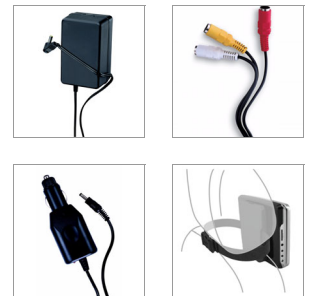

Philips
Portable DVD Player

18cm/ 7" LCD
2-hr playtime

PD7002

Movies that travel with you

Enjoy your movies anytime, anyplace! The portable PD7002 DVD player featuring 7"/18cm LCD display lets you indulge in the pleasure of enjoying DVD/DivX® movies, MP3-CD/CD music and JPEG photos on the go.

Play your movies, music and photos on the go

- DVD, DVD+/-R, DVD+/-RW, (S)VCD, CD compatible
- DivX Certified for standard DivX video playback
- MP3-CD, CD and CD-RW playback
- View JPEG images from picture disc

Enrich your AV entertainment experience

- 17.8 cm/7" TFT color LCD display in 16:9 wide screen format
- Built-in stereo speakers

Extra touches for your convenience

- Up to 2-hour playback with rechargeable built-in battery*
- Full Resume on Power Loss
- Car adaptor and mounting strap included

PHILIPS