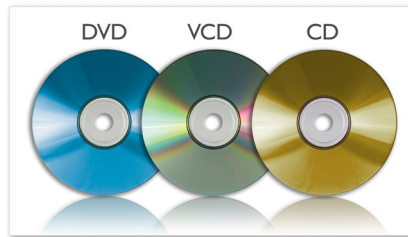

DVD, DVD+/-RW, (S)VCD, CD

The Philips Portable DVD player is compatible with most DVD and CD discs available in the market. DVD, DVD+/-R, DVD+/-RW, (S)VCD, and CD – all of them can play on the

DVD player. DVD+/-R is a shorthand term for a DVD drive that can accept both of the common recordable DVD formats. Likewise, DVD+/-RW handles both common rewritable disc types.

Power Resume

The DVD-Video player remembers where you stop watching last time when it is powered off directly or when the power supply discontinued. If you did not switch to play another disc, your player will resume play where you have stopped the movie last time just by reloading the disc. Making your life a lot easier!

DivX Certified

With DivX® support, you are able to enjoy DivX encoded videos and movies from the Internet, including purchased Hollywood films. The DivX media format is an MPEG-4 based video compression technology that enables you to save large files like movies, trailers and music videos on media like CD-R/RW and DVD recordable discs, USB storage and other memory cards for playback on your DivX Certified® Philips device.