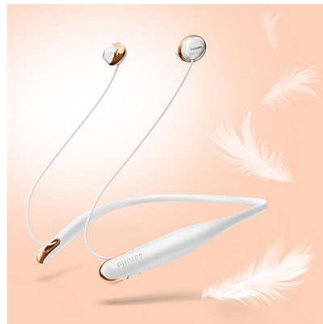

PHILIPS

Wireless Bluetooth® headphones
12.2mm drivers/ open-back In-ear

SHB4205WT/27

Highlights

Metallic finish

Iconic design with fresh, modern high-gloss accents.

Clear sound

High-power 12.2 mm drivers are tuned to reproduce clear, crisp sound.

Ergonomic fit

So slim you can barely feel them in your ears, Hyprlite headphones deliver your music in weightless comfort.

7-hour playtime

With 7 hours of playtime, you'll have enough power to keep your music going all day.

Supports Bluetooth version 4.1

Pair your smart device with your headphones using Bluetooth and enjoy the freedom of crystal clear music and phone calls - without the hassle of cables.

Bass tube

Innovative bass tubes in the earbud increase air flow to deliver deep, rich bass.

Lightweight neckband

Super slim neckband is designed to fit everyone. So light you'll forget you're wearing them.

Specifications

Sound

- Acoustic system: Closed, Closed
- Frequency range: 9 - 21 000 Hz
- Speaker diameter: 12.2 mm
- Diaphragm: PET
- Impedance: 32 Ohm
- Magnet type: Neodymium, Neodymium
- Maximum power input: 30 mW
- Sensitivity: 105 dB