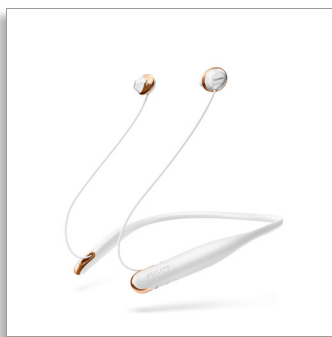

Philips
Wireless Bluetooth®
headphones

12.2mm drivers/ open-back
In-ear

SHB4205WT

Ultra light. Big sound.

Gravity defying headphones

Welcome to weightless freedom. Free from wires that hold you down, Philips Flite Hyprlite Wireless neckband headphones are so slim and light that you barely feel them in your ears.

Featherlight comfort

- Ergonomic earbuds for a natural fit
- Lightweight and slim neckband style for wearing stability
- Bluetooth version 4.1 and HSP/HFP/A2DP/AVRCP Support
- Rechargeable battery offers up to 7 hours of playtime

PHILIPS

Wireless Bluetooth® headphones
12.2mm drivers/ open-back In-ear

SHB4205WT/27

Highlights

Metallic finish

Iconic design with fresh, modern high-gloss accents.

Clear sound

High-power 12.2 mm drivers are tuned to reproduce clear, crisp sound.

Lightweight neckband

Super slim neckband is designed to fit everyone. So light you'll forget you're wearing them.

Specifications

Sound

- Acoustic system: Closed, Closed
- Frequency range: 9 - 21 000 Hz
- Speaker diameter: 12.2 mm
- Diaphragm: PET
- Impedance: 32 Ohm
- Magnet type: Neodymium, Neodymium
- Maximum power input: 30 mW
- Sensitivity: 105 dB