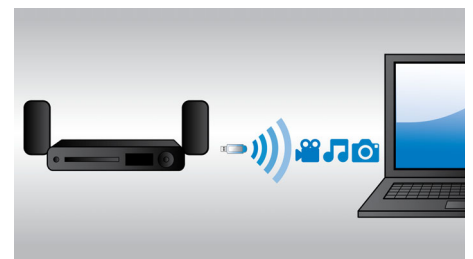

Instant 2D to 3D conversion

Enjoy 3D movie excitement in your home using your existing 2D movie collection. Instant 3D conversion uses the latest digital technology to analyze 2D video content to distinguish between foreground and background objects. This detail generates a depth map that converts normal 2D video formats, into exciting 3D. Along with your compatible 3D TV, you are now ready to experience full HD 3D.

Philips MyRemote

The Philips MyRemote app lets you use your smartphone or tablet as a remote to control

your Philips AV products that are connected to your home Wi-Fi network, and gives you instant control from anywhere in your home. It also comes with useful functions such as SimplyShare to connect and stream all entertainment wirelessly; MySound to customize your listening preferences; and SurroundMe to calibrate the best surround sound.

DynamicSurround

DynamicSurround employs highly advanced sound algorithms that faithfully replicate the sonic characteristics of the ideal full surround environment. This rewards listeners with an immersive, 7.1 system listening experience and by making the most of fewer speakers, the user's rooms are spared the clutter that comes with a 7.1 system - without sacrificing the surround sound experience.

Built-in WiFi

Thanks to built-in WiFi, by simply connecting your home theater directly to your home network, you can experience a rich selection of popular online services. You can enjoy some of the best websites offering movies, pictures, infotainment and other online contents tailored to fit your TV screen.