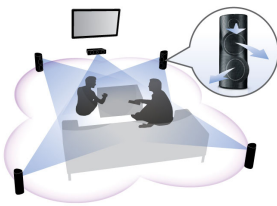

Simply enjoy all your entertainment

- Full HD 3D Blu-ray for a truly immersive 3D movie experience
- CinemaPerfect HD for clearer and sharper video playback
- Dock included for convenient playback from your iPod/iPhone
- Built-in WiFi to enjoy your connected media wirelessly
- Instant 2D to 3D conversion for a lifelike movie experience
- Internet radio to enjoy the world of online radio channels
- Turn your Smartphone into a remote for Philips AV products

3D Angled speakers

3D Angled Speakers feature angled drivers to deliver sound not only towards the front but also to the sides, creating a wider sweet spot so you can enjoy more immersive and cinematic surround sound.

Instant 2D to 3D conversion

Enjoy 3D movie excitement in your home using your existing 2D movie collection. Instant 3D conversion uses the latest digital technology to analyze 2D video content to distinguish between foreground and background objects. This detail generates a depth map that converts normal 2D video formats, into exciting 3D. Along with your compatible 3D TV, you are now ready to experience full HD 3D.

Philips MyRemote

The Philips MyRemote app lets you use your smartphone or tablet as a remote to control

your Philips AV products that are connected to your home Wi-Fi network, and gives you instant control from anywhere in your home. It also comes with useful functions such as SimplyShare to connect and stream all entertainment wirelessly; MySound to customize your listening preferences; and SurroundMe to calibrate the best surround sound.