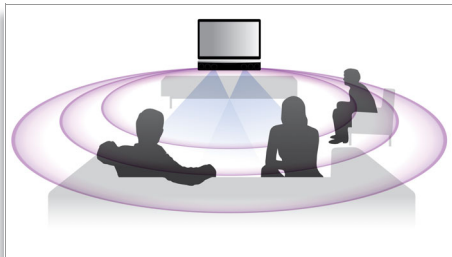

- Sophisticated design that matches any flat TV
- Touch panel for intuitive playback and volume control

Connect and enjoy all your entertainment

- Built-in dock for convenient playback from your iPod/iPhone
- Hi-Speed USB 2.0 Link plays video/music from USB flash drive
- EasyLink to control all HDMI CEC devices via a single remote
- HDMI 1080p upscales to high definition for sharper pictures

Ambisound technology

Ambisound technology produces truly embracing multi-channel surround sound from fewer speakers. It delivers an immersive 5.1 sound experience without the constraints of sitting position, room shape or size, and without the clutter of multiple speakers and cables. Through the combined effect of psychoacoustic phenomena, array processing and precisely angled driver positioning, Ambisound delivers more sound from fewer speakers.

DoubleBASS technology

DoubleBASS ensures you hear even the deepest bass tones from compact-sized subwoofers. It captures low frequencies and recreates them in the audible range of the subwoofer - delivering sound with more boom and panache, and ensuring you a full, uncompromised listening experience.