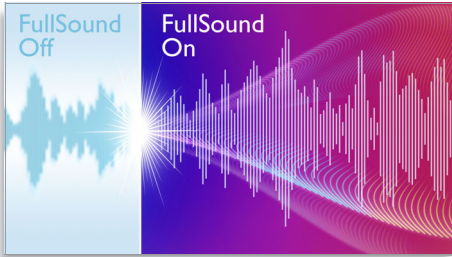

Highlights

FullSound™

Philips' innovative FullSound technology faithfully restores sonic details to compressed MP3 music, dramatically enriching and enhancing it, so you can experience CD music without any distortion. Based on an audio post-processing algorithm, FullSound combines Philips' renowned expertise in music reproduction with the power of the latest generation Digital Signal Processor (DSP). The result is fuller bass with more depth and impact, boosted voice and instrument clarity, and rich detail. Rediscover your compressed MP3 music in true-to-life sound that will touch your soul and move your feet.