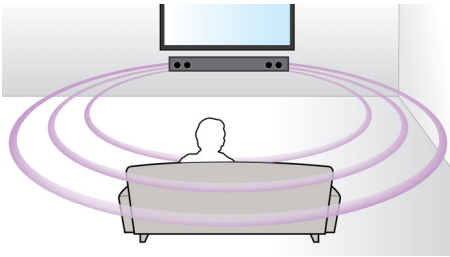

## Virtual Surround Sound

Philips Virtual Surround Sound produces rich and immersive surround sound from less than five-speaker system. Highly advanced spatial algorithms faithfully replicate the sonic characteristics that occur in an ideal 5.1-channel environment. Any high quality stereo source is transformed into true-to-life, multi-channel surround sound. No need to purchase extra speakers, wires or speaker stands to appreciate room-filling sound.