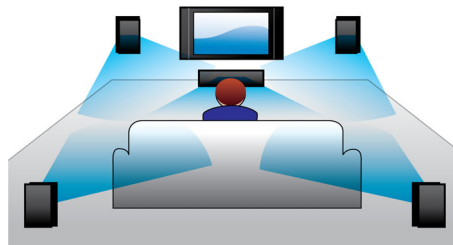

Dolby Digital

Because Dolby Digital, the world's leading digital multi-channel audio standards, make use of the way the human ear naturally processes sound, you experience superb quality surround sound audio with realistic spatial cues.