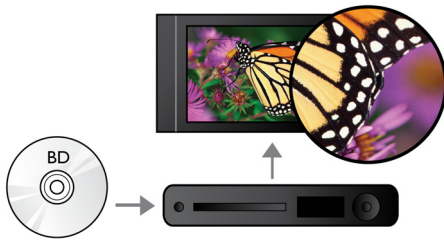

Hear more

- Dolby TrueHD and DTS-HD MA for HD 7.1 surround sound

Engage more

- USB 2.0 plays video/music from USB flash/hard disk drive
- BD-Live (Profile 2.0) to enjoy online Blu-ray bonus content
- Enjoy all your movies and music from CD and DVD
- EasyLink to control all HDMI CEC devices via a single remote

PHILIPS

Highlights

Blu-ray Disc playback

Blu-ray Discs have the capacity to carry high definition data, along with pictures in the 1920 x 1080 resolution that defines full high definition images. Scenes come to life as details leap at you, movements smoothen and images turn crystal clear. Blu-ray also delivers uncompressed surround sound - so your audio experience becomes unbelievably real. The high storage capacity of Blu-ray Discs also allow a host of interactive possibilities to be built in. Seamless navigation during playback and other exciting features like pop-up menus bring a whole new dimension to home entertainment.

Dolby TrueHD and DTS-HD MA

DTS-HD Master Audio and Dolby TrueHD delivers 7.1 channels of the finest sound from your Blu-ray Discs. Audio reproduced is virtually indistinguishable from the studio master, so you hear what the creators intended for you to hear. DTS-HD Master Audio and Dolby TrueHD complete your high definition entertainment experience.