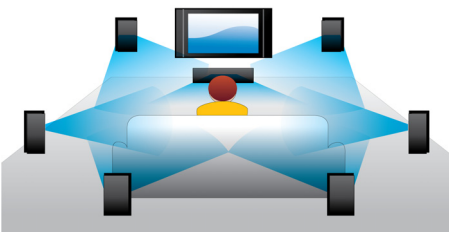

PHILIPS

Highlights

Blu-ray Disc playback

Blu-ray Discs have the capacity to carry high definition data, along with pictures in the 1920 x 1080 resolution that defines full high definition images. Scenes come to life as details leap at you, movements smoothen and images turn crystal clear. Blu-ray also delivers uncompressed surround sound - so your audio experience becomes unbelievably real. The high storage capacity of Blu-ray Discs also allow a host of interactive possibilities to be built in. Seamless navigation during playback and other exciting features like pop-up menus bring a whole new dimension to home entertainment.

Dolby TrueHD and DTS-HD MA

DTS-HD Master Audio and Dolby TrueHD delivers 7.1 channels of the finest sound from your Blu-ray Discs. Audio reproduced is virtually indistinguishable from the studio master, so you hear what the creators intended for you to hear. DTS-HD Master Audio and Dolby TrueHD complete your high definition entertainment experience.