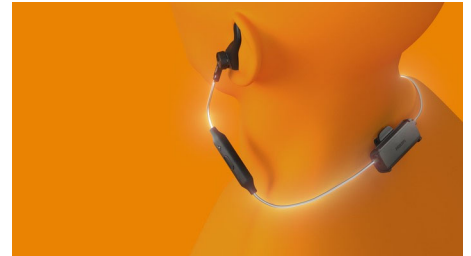

Rugged and light.

- For sports or on the go
- IP57 dust resistant and waterproof
- Be seen. Reflective Kevlar cable
- Detachable ear hooks. Soft detachable wing tips

From workout playlist to vital call

- Powerful sound. 13.6 mm neodymium drivers
- Earbuds sit in the outer ear
- Integrated controls. Built-in mic. Easy pairing
- Easily wake your phone's voice assistant

UPC

- UPC: 8 40063 20176 7

TAA3206BK/00

Highlights

Detachable ear hooks

For light- to medium-intensity workouts, detachable wing tips keep the fit secure. When you're up for a harder session, switch to the detachable ear hooks! The earbuds have no ear tips, so you won't feel anything in your ear canal, and there's no sensation of pressure.

Reflective Kevlar cable

No matter what the day brings, these headphones won't falter. A reflective, durable Kevlar cable ensures that you're always visible. A shirt clip attaches the cable to your workout gear, so you won't be bothered by bouncing wires.