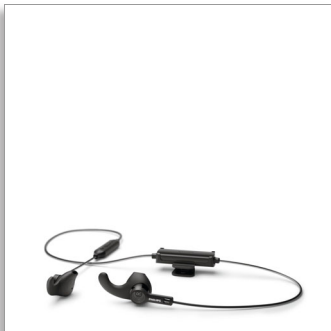

Philips
Wireless sports
headphones

Reflective Kevlar cable

Lightweight and rugged
IP57 dust/water protection

TAA3206BK

Tough. Flexible. Visible.

Move it, use it — these wireless headphones will stay where you want them to! You get a secure, flexible fit with a choice of ear hooks or wing tips. The open acoustic design lets you hear what's going on around you, as well as your music.

Rugged and light.

- For sports or on the go
- IP57 dust resistant and waterproof
- Be seen. Reflective Kevlar cable
- Detachable ear hooks. Soft detachable wing tips

From workout playlist to vital call

- Powerful sound. 13.6 mm neodymium drivers
- Earbuds sit in the outer ear
- Integrated controls. Built-in mic. Easy pairing
- Easily wake your phone's voice assistant