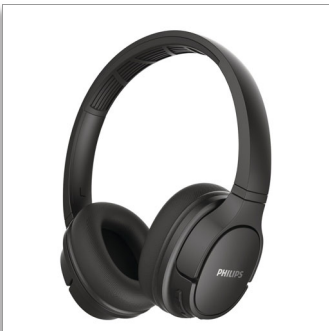

Philips NULL  
Wireless Headphone

40mm drivers/closed-back  
Over-ear  
Sweat/ water proof

TASH402BK

### **20 hours play time. Stay-cool ear cups.**

- 20 hours play time
- Cooling ear cups. Train hard. Stay cool
- Flat-folding design. Easy storage
- IPX4 splash and sweat resistant
- Quick Charge. Charge for 10 minutes, get 2 hours play