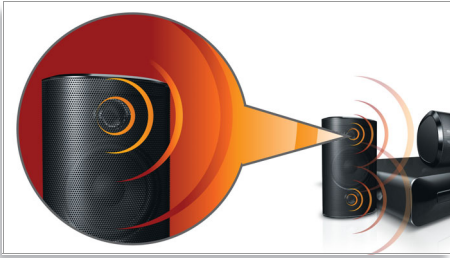

Philips
5.1 Home theater

HDMI 1080p

HTS3540

Obsessed with sound

Powerful cinematic sound with deep bass

Bring the power of the cinema into your home! Powerful speakers with basspipes and high definition HDMI 1080p upscaling pump up your home entertainment experience

Great listening experience

- Powerful speakers with basspipes for great sound
- Dolby Digital and Pro Logic II surround sound

Designed to enhance your living space

- Compact design that fits anywhere

Connect and enjoy all your entertainment

Powerful speakers with basspipes for great sound

Dolby Digital and Pro Logic II

A built-in Dolby Digital decoder eliminates the need for an external decoder by processing all six channels of audio information to provide a surround sound experience and an astoundingly natural sense of ambience and dynamic realism. Dolby Pro Logic II provides five channels of surround processing from any stereo source.