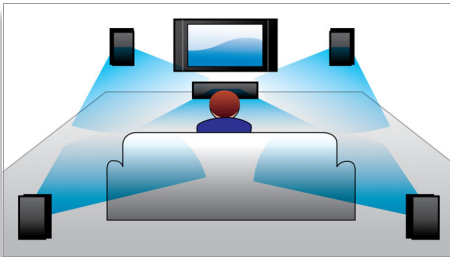

Great listening experience

- Powerful speakers with basspipes for great sound
- Dolby Digital and Pro Logic II surround sound

Designed to enhance your living space

- Compact design that fits anywhere

Connect and enjoy all your entertainment

Powerful speakers with basspipes for great sound

Dolby Digital and Pro Logic II

A built-in Dolby Digital decoder eliminates the need for an external decoder by processing all six channels of audio information to provide a surround sound experience and an astoundingly natural sense of ambience and dynamic realism. Dolby Pro Logic II provides five channels of surround processing from any stereo source.

HDMI 1080p

HDMI 1080p upscaling delivers images that are crystal clear. Movies in standard definition can now be enjoyed in true high definition resolution - ensuring more details and more true-to-life pictures. Progressive Scan (represented by "p" in "1080p") eliminates the line structure prevalent on TV screens, again ensuring relentlessly sharp images. To top it off, HDMI makes a direct digital connection that can carry uncompressed digital HD video as well as digital multichannel audio, without conversions to analog - delivering perfect picture and sound quality, completely free from noise.