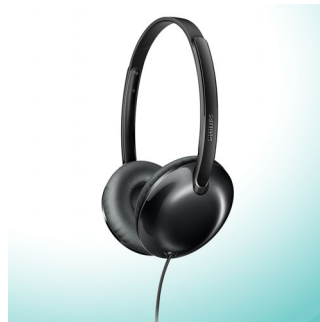

Philips
Headphones

32-mm drivers/closed-back

On-ear
Soft ear cushions
Flat folding

SHL4400BK

Gravity-defying headphones

Ultra compact. Clear sound.

Incredibly light, unbelievably powerful. Slim and streamlined, Ultralite headphones are designed to stay in motion. Delivering clear sound, they are flat folding, making them ideal for easy portability.

Pure clarity

- High power 32-mm (1.3") speaker drivers for clear sound

Streamlined design

- Enjoy music tangle free with a flat cable design
- Flat folding for easy portability

True comfort

- Soft ear cushions allow for long-wearing comfort
- Ultralight and super slim design

PHILIPS

Highlights

Clear sound

High-power 32-mm (1.3") tilted drivers reproduce clear, crisp sound and deep, rich bass.

Tangle-free cable

A flat cable keeps your headphones tangle free, while added strain relief ensures cable durability.

Ergonomic cushions

Soft ear cushions and tilted drivers are ideal for long-wearing comfort.

Lightweight comfort

Ultralight and super slim for complete comfort on the move.

Flat folding

Flat folding for easy portability.