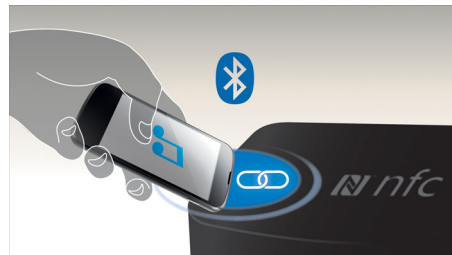

## MTM speakers

Midwoofer-tweeter-midwoofer (MTM) configuration in all main and satellite speakers allow loud and truly reproduced sound regardless of listening position. You can always enjoy crystal clear sound without distortion no matter where you are sitting.

## Subwoofer base reflector

Dome-shaped base reflector enhances a stronger and deeper base by radiating sound smoothly in all directions. The design also prevents the damping effect from occurring when the subwoofer is placed on carpet.

## Bluetooth wireless streaming

Bluetooth wireless music streaming from your music devices

## NFC technology

Pair Bluetooth devices easily with one-touch NFC (Near Field Communications) technology. Just tap the NFC-enabled smartphone or tablet on the NFC area of a

speaker to turn the speaker on, start Bluetooth pairing and begin streaming music.