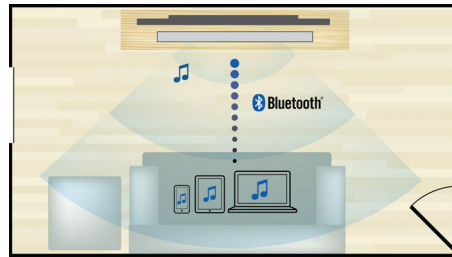

Highlights

Wireless rear speakers and sub

Wireless rear speakers and subwoofer for hassle-free set-up

Smart cable management

Smart cable management for organised cables across your room

MTM speakers

Midwoofer-tweeter-midwoofer (MTM) configuration in all main and satellite speakers allow loud and truly reproduced sound regardless of listening position. You can always enjoy crystal clear sound without distortion no matter where you are sitting.

Subwoofer base reflector

Dome-shaped base reflector enhances a stronger and deeper base by radiating sound smoothly in all directions. The design also prevents the damping effect from occurring when the subwoofer is placed on carpet.

Bluetooth wireless streaming

Bluetooth wireless music streaming from your music devices