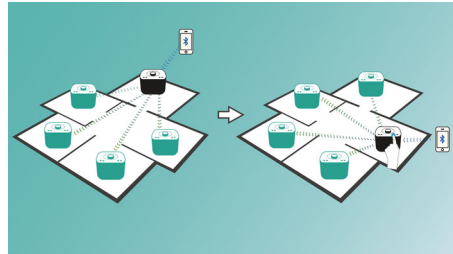

Switch the lead speaker easily

In each izzylink™ group, any individual speaker can be the master, streaming music to the others. When you want to take the lead to share your own music, press the Bluetooth button on the speaker in your room and share that music from your device instantly. Other speakers in the same izzylink™ group will play the same music in sync at the same time. Sharing music with each other is just that easy.