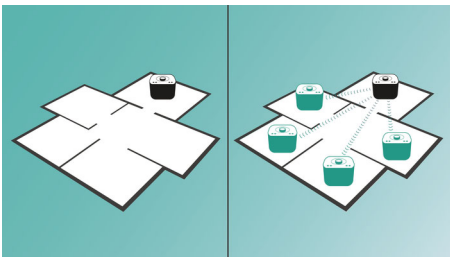

Enrich your sound experience

- 2 x 2.5" drivers with bass port for room-filling sound

Simplicity in use

- Stream all your music via izzylink™
- Wireless music streaming via Bluetooth

PHILIPS

Highlights

Play music in one room

Philips izzy speaker lets you stream all your favorite music from your phone, tablet or computer, no matter which music or radio app you use.

izzylink™

izzylink™ is a wireless technology that uses the IEEE 802.11n standard to enable the link-up of multiple speakers to form a wireless network. The network connects up to five speakers without the need of a router, Wi-Fi password, or any smart device mobile app to set it up. You can add izzy speakers to the network easily to enjoy music playing at the same time in different rooms. Each speaker can still be switched between single mode for individual use or group mode for multiroom music with one tap.