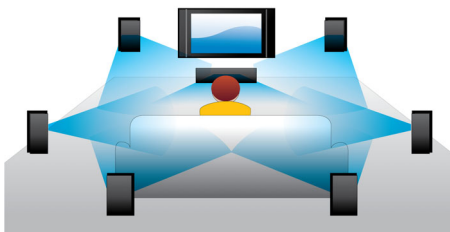

PHILIPS

Highlights

Blu-ray Disc playback

Blu-ray Discs have the capacity to carry high definition data, along with pictures in the 1920 x 1080 resolution that defines full high definition images. Scenes come to life as details leap at you, movements smoothen and images turn crystal clear. Blu-ray also delivers uncompressed surround sound - so your audio experience becomes unbelievably real. The high storage capacity of Blu-ray Discs also allow a host of interactive possibilities to be built in. Seamless navigation during playback and other exciting features like pop-up menus bring a whole new dimension to home entertainment.

Dolby TrueHD

Dolby TrueHD delivers 7.1 channels of the finest sound from your Blu-ray Discs. Audio reproduced is virtually indistinguishable from the studio master, so you hear what the creators intended for you to hear. Dolby TrueHD completes your high definition entertainment experience.

BD-Live (Profile 2.0)

BD-Live opens up your world of high definition even further. Receive up-to-date content just by connecting your Blu-ray Disc player to the internet. Exciting new things like exclusive downloadable content, live events, live chats, gaming and on-line shopping all await you. Ride the high definition wave with Blu-ray Disc playback and BD-Live