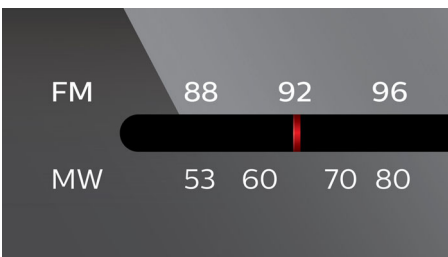

FM/MW tuner

FM/MW (AM) stereo tuner

Issue date 2015-01-22

Version: 2.0.7

12 NC: 8670 000 63994
EAN: 87 12581 54903 9