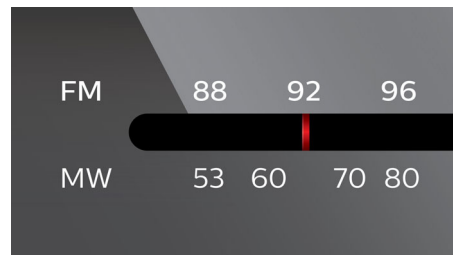

FM/MW tuner

FM/MW (AM) stereo tuner

Line-in connection

MP3 line-in connectivity allows direct playback of MP3 content via your audio system. By simply connecting your portable MP3 player to the audio system via its built-in line-in jack, you can enjoy superb sound quality while playing your favourite music from your portable MP3 player.

Specifications

Audio playback

- Playback media: CD, CD-R, CD-RW
- Disc playback modes: fast forward/reverse, next/previous track search, repeat/shuffle/programme

Tuner/Reception/Transmission

- Tuner bands: FM, MW
- Antenna: FM antenna

Sound

- Sound enhancement: Dynamic Bass Boost
- Sound system: stereo
- Volume control: rotary (analogue)
- Output power: 2 x 1 W RMS

Loudspeakers

- No. of built-in speakers: 2
- Speaker grille finishing: metal

Connectivity

- MP3 Link: 3.5 mm stereo line in

Power

- Battery type: C size (LR14)
- Battery voltage: 1.5 V
- Number of batteries: 6
- Power type: AC Input

Accessories

- Cables/Connection: power cord
- Others: User Manual
- Warranty: Warranty Certificate

Convenience

- Loader type: top

Dimensions

- Gross weight: 2.1 kg
- Packaging depth: 264 mm
- Packaging height: 155 mm
- Packaging width: 284 mm
- Weight: 1.7 kg
- Main unit depth: 245 mm
- Main unit height: 123 mm
- Main unit width: 262 mm

Issue date 2015-01-22

Version: 1.0.4

12 NC: 8670 000 56396
EAN: 87 12581 50523 3

© 2015 Koninklijke Philips N.V.
All Rights reserved.

Specifications are subject to change without notice.
Trademarks are the property of Koninklijke Philips N.V.
or their respective owners.

www.philips.com