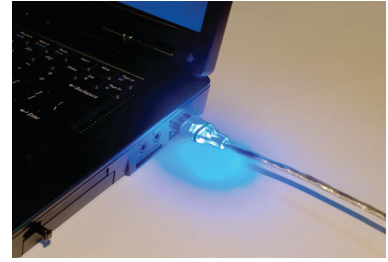

Product dimensions

- Product dimensions (W x H x D):
2.5 x 4.5 x 2.1 cm

DLP4522NW/97

Highlights

LED power indicator

This LED indicator confirms at a glance that the unit is charging.

Charge 2 devices simultaneously