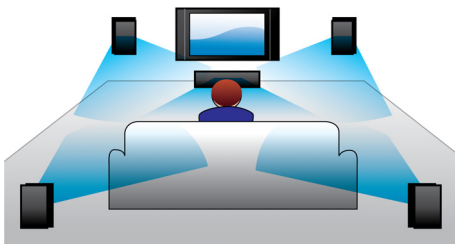

Dolby Digital

Because Dolby Digital standards, the world's leading digital multi-channel audio standards, make use of the way the human ear naturally processes sound, you experience superb quality surround sound audio with realistic spatial cues.