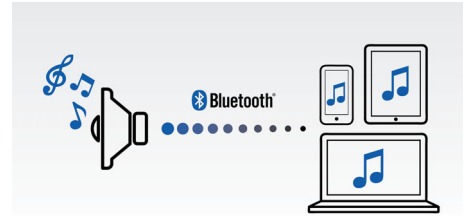

OTT2000B/12

Highlights

Play MP3-CD, CD and CD-R/RW

MP3 stands for "MPEG 1 Audio layer-7.6 cm (3)". .MP3 is a revolutionary compression technology by which large digital music files can be made up to 10 times smaller without radically degrading their audio quality. MP3 has become the standard audio compression format used on the world wide web, allowing quick and easy audio file transfer.

Turntable for play back of LP

Turntable for play back of LP vinyl records

Wireless music streaming

Bluetooth is a short range wireless communication technology that is both robust and energy-efficient. The technology allows easy wireless connection to iPod/iPhone/iPad or other Bluetooth devices, such as smartphones, tablets or even laptops. So you can enjoy your favourite music and sound from videos or games wirelessly.