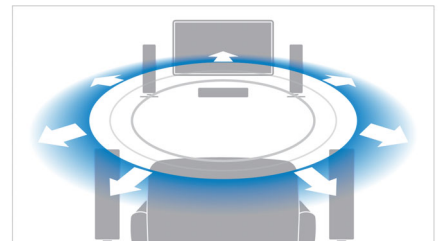

DynamicSurround

DynamicSurround employs highly advanced sound algorithms that faithfully replicate the sonic characteristics of the ideal full surround environment. This rewards listeners with an immersive, 7.1 system listening experience and by making the most of fewer speakers, the user's rooms are spared the clutter that comes with a 7.1 system - without sacrificing the surround sound experience.