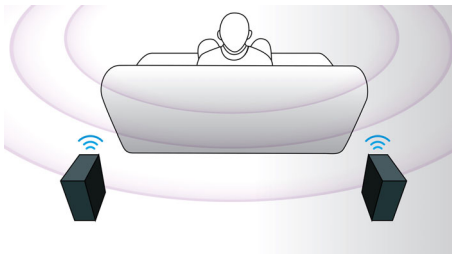

Wireless rear speakers option

Wireless rear speakers give you scalability and mobility in speaker placement. Developed using interference-free technology, wireless speakers provide full surround sound without unsightly wire connections.