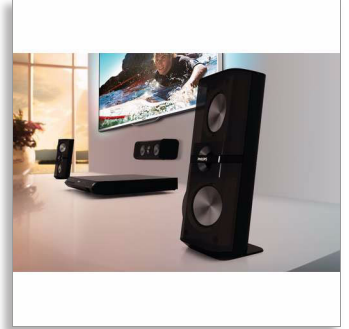

Philips  
5.1 Home theater with 3D  
Angled speakers

3D Blu-ray  
dock iPod/iPhone

HTB7530KD

### Obsessed with sound

Maximize your home cinema sound experience with dynamic 3D Directional Angled Speakers! Play all your favorite entertainment content including 3D Blu-ray on this innovative Philips HTB7530 home cinema system.

#### Great listening experience

- 1000W RMS power delivers great sound for movies and music
- 3D Angled Speakers disperse sound evenly around the room
- DynamicSurround for a more immersive surround experience