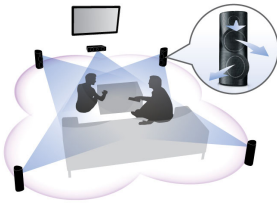

5.1 Home theater with 3D Angled speakers
3D Blu-ray dock iPod/iPhone

HTB7530KD/98

Highlights

3D Angled speakers

3D Angled Speakers feature angled drivers to deliver sound not only towards the front but also to the sides, creating a wider sweet spot so you can enjoy more immersive and cinematic surround sound.