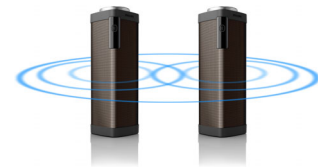

Pairing 2 shoqboxes

You can pair 2 SHOQBOX speakers with the smart sensor for a stereo system of Left and Right channels. Simply place the two speakers side by side and swipe your hands over both sensors from outside in simultaneously. Perfect for a party or gathering. Enjoy big stereo sound from music, movies and games.