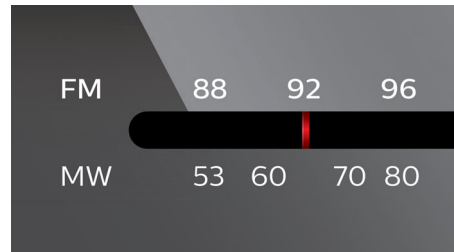

## Play MP3-CD, CD and CD-R/RW

MP3 stands for "MPEG 1 Audio layer-7.6 cm (3")". MP3 is a revolutionary compression technology by

which large digital music files can be made up to 10 times smaller without radically degrading their audio quality. MP3 has become the standard audio compression format used on the world wide web, allowing quick and easy audio file transfer.

## FM/MW tuner

FM/MW (AM) stereo tuner