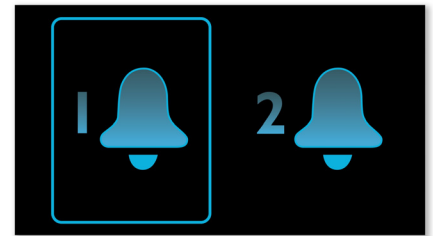

Dual alarm

The Philips audio system comes with two alarm times. Set one alarm time to wake you up and the other time to wake up your partner.