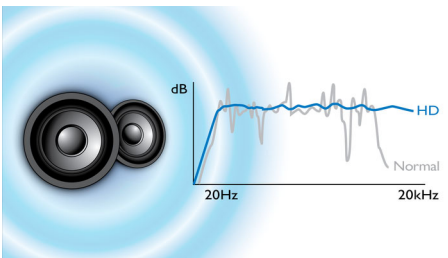

HD speakers

Designed to support our Ambisound technology, these HD speaker cones are geometrically designed to control the optimal directivity pattern. Using newly developed compact dense fiber-treated speaker cones, the speakers are able to reproduce the finest details from the most demanding HD sources. Now you can enjoy distortion-less and crystal clear sound with all sources.