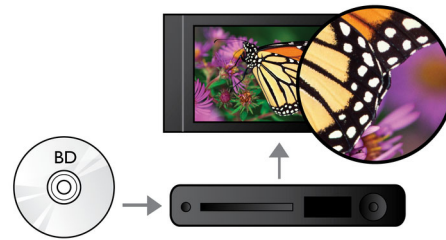

Blu-ray Disc playback

Blu-ray Discs have the capacity to carry high definition data, along with pictures in the 1920 x 1080 resolution that defines full high definition images. Scenes come to life as details leap at you, movements smoothen and images turn crystal clear. Blu-ray also delivers uncompressed surround sound - so your audio experience becomes unbelievably real. The high storage capacity of Blu-ray Discs also allow a host of interactive possibilities to be built in. Seamless navigation during playback and other exciting features like pop-up menus bring a whole new dimension to home entertainment.

CES Innovation Award 2007 Honors

Philips Green Logo

Philips Green Products can reduce costs, energy consumption and CO2 emissions. How? They offer a significant environmental improvement in one or more of the Philips Green Focal Areas – Energy efficiency, Packaging, Hazardous substances, Weight, Recycling and disposal and Lifetime reliability.

CNET (Best of CES, Home Audio) Award

Best of CES
CNET

Reddot award

Red dot award: product design 2010
The SoundBar HTS8160B is a home cinema system with integrated Blu-ray player. High-quality finishings and materials, which highlight the different functions, result in an elegant aesthetic impression of the product. Contrary to 5.1 solutions, no cable routing through the room is required, enabling this system to seamlessly blend into all living room interiors. Thanks to the in-house Ambisound technology, music and films can be enjoyed with an all-encompassing sound effect.

x.v.Colour