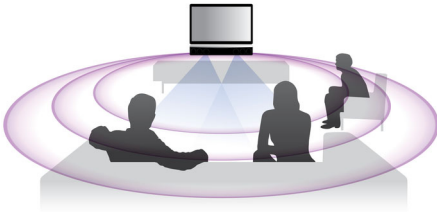

Philips
HD Home theater with
Ambisound technology

Blu-ray Disc playback

HTS8160B

High Definition surround sound without the clutter

Bring cinema home

Indulge in cinema-like multi channel surround sound without speakers and wires all around you. Philips SoundBar with Ambisound incorporates a complete home theater system, including high definition Blu-Ray Disc Playback in a single unit.

Designed to enhance your living space

- Touch panel for intuitive playback and volume control
- Stylish design with aluminium finish and glass panels

Connect and enjoy all your entertainment

- Blu-ray Disc playback for sharp images in full HD 1080p
- BD-Live (Profile 2.0) to enjoy online Blu-ray bonus content
- Deep Color for vivid images in over a billion colors
- x.v.Color brings more natural colors to HD camcorder videos
- Optional dock for convenient playback from your iPod

PHILIPS

Highlights

Ambisound technology

Ambisound technology produces truly embracing multi-channel surround sound from fewer speakers. It delivers an immersive 5.1 sound experience without the constraints of sitting position, room shape or size, and without the clutter of multiple speakers and cables. Through the combined effect of psychoacoustic phenomena, array processing and precisely angled driver positioning, Ambisound delivers more sound from fewer speakers.

HD speakers

Designed to support our Ambisound technology, these HD speaker cones are geometrically designed to control the optimal directivity pattern. Using newly developed compact dense fiber-treated speaker cones, the speakers are able to reproduce the finest details from the most demanding HD sources. Now you can enjoy distortion-less and crystal clear sound with all sources.