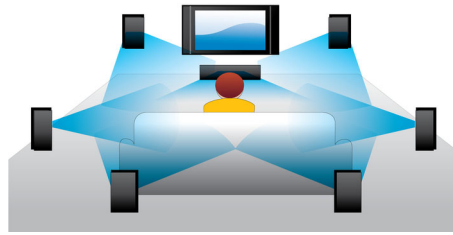

Dolby TrueHD and DTS-HD

Dolby TrueHD delivers 7.1 channels and DTS-HD High Resolution Audio of the finest sound from your Blu-ray Discs. Audio reproduced is virtually indistinguishable from the studio master, so you hear what the creators intended for you to hear. Dolby TrueHD and DTS-HD High Resolution Audio complete your high definition entertainment experience.