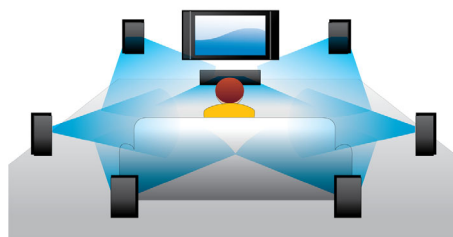

Dolby TrueHD

Dolby TrueHD delivers the finest sound from your Blu-ray Discs. Audio reproduced is virtually indistinguishable from the studio master, so you hear what the creators intended for you to hear. Dolby TrueHD completes your high definition entertainment experience.