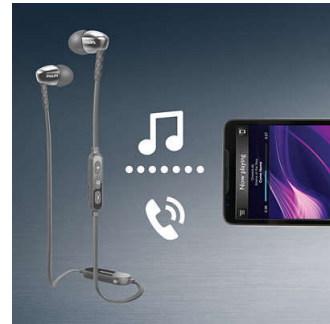

SHB3595BK/10

Highlights

Bluetooth technology

Pair your headphones with any Bluetooth device for crystal clear music enjoyment – wirelessly.

Choice of 3 pairs of ear caps

Ear caps come in a choice of 3 sizes – small, medium and large – for a personalized and perfect fit.

Efficient 8.6mm drivers

Compact and efficient 8.6mm speaker drivers deliver precise sound with powerful bass, for enhanced listening enjoyment on the go.

Ergonomic oval sound tube

The oval shape of the sound tube came about based on extensive research on the human ear. Designed to fit any ear comfortably, the ergonomic shape ensures optimal fit and comfort for total music enjoyment.

Oval sound tube inserts

Oval sound tube inserts seals out ambient noise, while its semi-closed structure deliver enhanced bass performance.

Wireless music and calls

Pair your smart device with your headphones using Bluetooth and enjoy the freedom of crystal clear music and phone calls – without the hassle of cables. Change tracks and answer calls with the easy to use remote control.