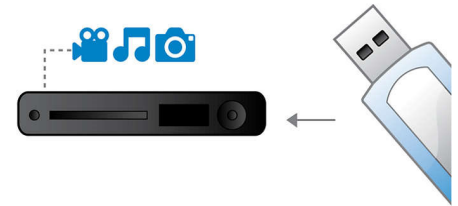

Plays it all

Play virtually any disc you want - whether they be CDs, (S)VCDs, DVDs, DVD+R, DVD-R,

DVD+RW or DVD-RW. Experience unbeatable flexibility and the convenience of playing all your discs on one device.

Screen Fit

Whatever you're watching, and on any TV, Screen Fit ensures that the picture fills the whole screen. Annoying black bars on the top and bottom are eliminated, without any tedious manual adjustments to make. Simply press the Screen Fit button, choose the format and enjoy your movie in full-screen

USB Media Link

The Universal Serial Bus or USB is a protocol standard that is conveniently used to link PCs, peripherals and consumer electronic equipment. With USB Media Link, all you have to do is plug in your USB device, select the movie, music or photo and play away.