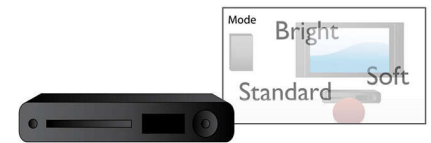

Smart Picture

Smart Picture provides the optimum picture settings for color, brightness, saturation, contrast, sharpness, and so on, to enhance your overall viewing experience at all times.

12-bit
Video DAC

CERTIFIED
USB

SMART PICTURE

HDMI™
HIGH-DEFINITION MULTIMEDIA INTERFACE