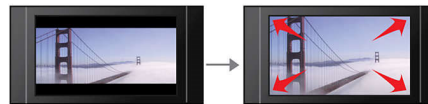

Connect and enjoy multiple sources

- USB Media Link for media playback from USB flash drives

PHILIPS

DVD player
USB 2.0

TAEP200/12

Highlights

12-bit/108MHz video processing

12-bit Video DAC is a superior Digital-to-Analogue-Converter that preserves every detail of the authentic picture quality. It shows subtle shades and smoother graduation of colors, resulting in a more vibrant and natural picture. The limitation of the usual 10bit DAC become in particular apparent while using large screens and projectors.

Screen Fit

Whatever you're watching, and on any TV, Screen Fit ensures that the picture fills the whole screen. Annoying black bars on the top and bottom are eliminated, without any tedious manual adjustments to make. Simply press the Screen Fit button, choose the format and enjoy your movie in full-screen