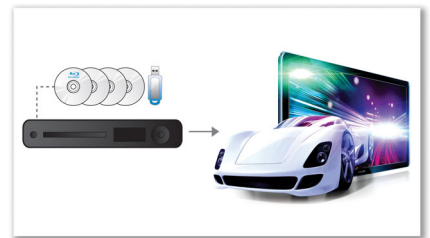

Plays it all

Play virtually any disc and any media format you want - whether they be 3D Blu-ray Discs, DVDs, VCDs, CDs or USB devices.

Experience the unbeatable convenience of great playability, and the luxury of sharing media files on your TV or home theater system.