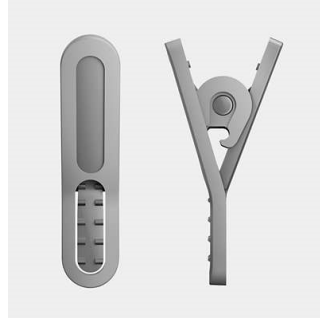

Intensity

- High-performance sound drives peak performance
- Insert earphones provide sound isolation

PHILIPS

Sports headphones
8.6 mm drivers/closed-back Earhook

Highlights

3 choices of ear-tip size

3 ear-tip sizes for the optimum fit

7.1-g ultra lightweight design*

Weighing in at just 7.1 g, these ActionFit sports earphones are so light and comfortable that you will forget you are even wearing them. Perfect for keeping you going right through the hard final miles.

Adjustable ear hook

An adjustable ear hook ensures that the ActionFit SHQ3300 headphones fit your ears

perfectly. Just put the headphones on and slide the adjustable hook up or down for a snug fit. Whatever your workout or terrain, your headphones will stay on comfortably.

Cable clip

A cable clip comes included with ActionFit earphones, keeping the cable out of your way while you push yourself harder.

Sporty carrying pouch for easy storage

Sporty carrying pouch for easy storage