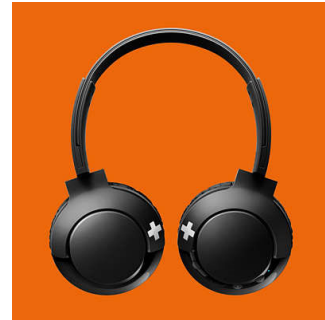

Flat folding

With their flat folding design, BASS+ headphones are easy to fold and store away, making them your ideal travel companion.