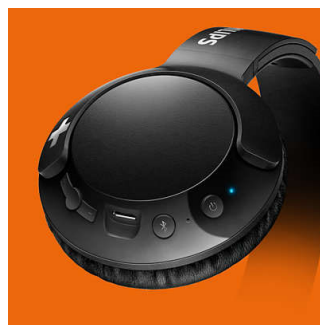

### Adjustable fit

Designed for optimal fit, BASS+ headphones feature swiveling earshells and an adjustable headband to ensure a great fit for all wearers.

### Big, bold bass

This is big, powerful bass that lets you really feel the beat. Don't let the sleek design fool you – specially tuned drivers and bass vents produce ultra-low end frequencies to create a unique BASS+ sound signature.

### Button controls

Button controls on the right ear shell enable you to control music and calls with a press.