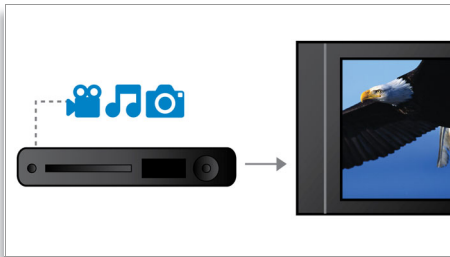

Plays it all

Play virtually any media format you want - whether it is DivX, MP3, WMA or JPEG. Experience the unbeatable convenience of great playability and the luxury of sharing media files on your TV or home theatre system - in the comfort of your living room.