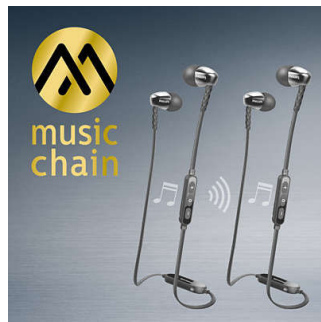

Choice of 3 pairs of ear caps

Ear caps come in a choice of 3 sizes – small, medium and large – for a personalized and perfect fit.

Easy NFC pairing

Easy NFC pairing lets you connect your Bluetooth® headphones with any Bluetooth-enabled device – with just a single touch.

Efficient 8.6mm drivers

Compact and efficient 8.6mm speaker drivers deliver precise sound with powerful bass, for enhanced listening enjoyment on the go.

Ergonomic oval sound tube

The oval shape of the sound tube came about based on extensive research on the human ear. Designed to fit any ear comfortably, the ergonomic shape ensures optimal fit and comfort for total music enjoyment.

MusicChain™

With MusicChain™, you can easily share the tracks you are playing with a friend. Using Bluetooth® technology, a simple click on the MusicChain™ button on your headphones will

pair them with other MusicChain™-enabled headphones.

Oval sound tube inserts

Oval sound tube inserts seals out ambient noise, while its semi-closed structure deliver enhanced bass performance.

Tangle-free flat cable

Anti-slip flat cable ensures that your cord always stays tangle free.