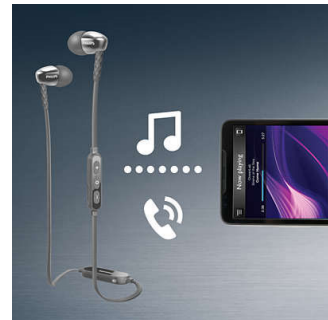

MusicChain™

With MusicChain™, you can easily share the tracks you are playing with a friend. Using Bluetooth® technology, a simple click on the MusicChain™ button on your headphones will

pair them with other MusicChain™-enabled headphones.

Oval sound tube inserts

Oval sound tube inserts seals out ambient noise, while its semi-closed structure deliver enhanced bass performance.

Tangle-free flat cable

Anti-slip flat cable ensures that your cord always stays tangle free.

Wireless music and calls

Pair your smart device with your headphones using Bluetooth and enjoy the freedom of crystal clear music and phone calls – without the hassle of cables. Change tracks and answer calls with the easy to use remote control.