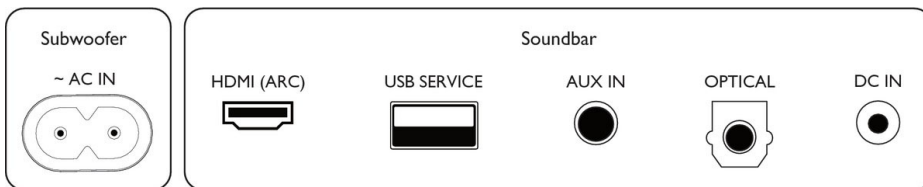

Packaging dimensions

- EAN: 48 95229 12192 8
- Packaging dimensions (W x H x D): 96.2 x 21.7 x 37.6 cm
- Gross weight: 5.77 kg
- Nett weight: 3.78 kg
- Tare weight: 1.99 kg
- Number of products included: 1
- Packaging type: Box
- Type of shelf placement: Laying

Outer Carton

- GTIN: 1 48 95229 12192 5
- Outer carton (L x W x H): 98.3 x 55.5 x 24.6 cm
- Gross weight: 13.04 kg
- Nett weight: 7.56 kg
- Tare weight: 5.48 kg
- Number of consumer packagings: 2

Highlights

2.1 channels

The crackle of laser fire. The roar of a crowd. 2.1 channels bring new levels of sound to your favorite movies and shows. The compact wireless subwoofer delivers satisfying bass. Explosions will rumble. Music sounds fuller.

HDMI ARC

The days of hunting for multiple remotes are over. This soundbar connects to your TV via HDMI ARC, allowing you to control soundbar volume with the same remote you use for your TV.

Connect your favorite sources

Stream playlists from your mobile device via Bluetooth. Connect audio sources via audio-in or optical input. Whatever you love, it will sound louder and clearer through this soundbar.

Distinctive geometric design

This soundbar boasts a unique slanted design and a low profile. When it comes to placement, the included wall brackets keep your options open. The compact design of the powerful subwoofer makes it easy to conceal.

Issue date 2022-11-01

Version: 4.0.1

12 NC: 8670 001 76849
EAN: 48 95229 12192 8

© 2022 Koninklijke Philips N.V.
All Rights reserved.

Specifications are subject to change without notice.
Trademarks are the property of Koninklijke Philips N.V.
or their respective owners.

www.philips.com