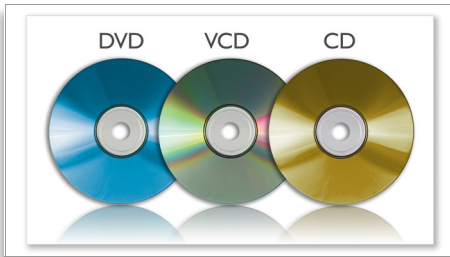

DVD, DVD+/-RW, (S)VCD, CD

The Philips Portable DVD player is compatible with most DVD and CD discs available in the market. DVD, DVD+/-R, DVD+/-RW, (S)VCD and CD – all of them can play on the DVD player. DVD+/-R is a shorthand term for a

DVD drive that can accept both of the common recordable DVD formats. Likewise, DVD+/-RW handles both common rewritable disc types.