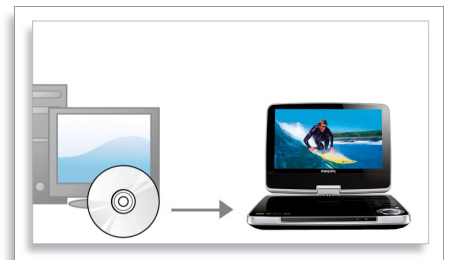

DivX Certified

With DivX® support, you are able to enjoy DivX® encoded videos. The DivX media format is an MPEG4-based video compression technology that enables you to save large files like movies, trailers and music videos on media like CD-R/RW, and DVD recordable discs.