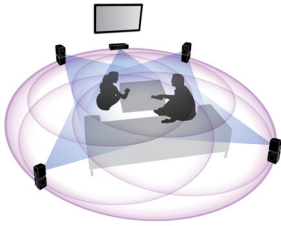

Connect and enjoy all your entertainment

- Full HD 3D Blu-ray for a truly immersive 3D movie experience
- Philips Net TV with Wi-Fi for online services on your TV
- DLNA Network Link to enjoy music & videos from your PC

PHILIPS

Highlights

360Sound

Vastly different from a conventional 5.1 home theater, 360Sound is uniquely designed with three drivers in each satellite speaker – a front one, and two side firing ones which are angled to project immersive sound around you. In addition to the principle of dipoles, Philips uses a proprietary algorithm to further enhance the embracing sound effect. Built with premium acoustic components like soft dome tweeters, Neodymium magnets and Class D digital amplifiers, 360Sound delivers exceptional sound from all angles – giving you a true cinema experience in your own home.

surround sound for an unbelievably real audio experience.

Philips Net TV with Wi-Fi

Experience a rich selection of online services with Net TV. Enjoy movies, pictures, infotainment and other online content directly on your TV whenever you like. Simply connect your home theater directly to your home network through the ethernet connection, and navigate and select what you want to watch with the remote control. The Philips menu gives you access to popular Net TV services fitted for your TV screen. Additionally, with the DLNA certified PC network you can watch videos or access pictures stored on your computer using your remote control.