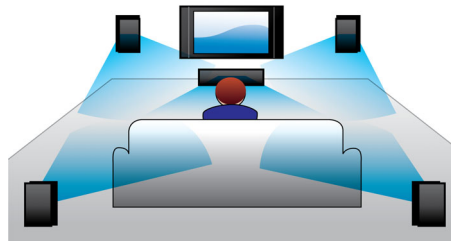

Dolby TrueHD and DTS-HD

Dolby TrueHD and DTS-HD Master Audio Essential deliver the finest sound from your Blu-ray Discs. Audio reproduced is virtually indistinguishable from the studio master, so you hear what the creators intended for you to hear. Dolby TrueHD and DTS-HD Master Audio Essential complete your high definition entertainment experience.

EISA award

EISA recognizes the features to be appreciated by people seeking high quality & creative facilities.

Philips HTS 9520's novel satellite speakers, each comprising multiple drivers are the key. The lower cabinet features two side-firing units which act as dipoles while the top cabinet utilizes a conventional bass/treble arrangement. These are driven from Class D amplifiers in the HTS9520's main DVD/BD player, which also includes custom DSP to further enhance the system's surround sound. With a subwoofer providing a solid foundation for the midrange and treble, the result is a sound that surrounds you in new and exciting ways! This product is ready for both 3D TV and wireless access to your PC.

Philips Green Logo

Philips Green Products can reduce costs, energy consumption and CO2 emissions. How? They offer a significant environmental improvement in one or more of the Philips Green Focal Areas – Energy efficiency, Packaging, Hazardous substances, Weight, Recycling and disposal and Lifetime reliability.