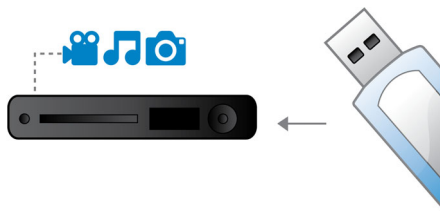

Highlights

USB Media Link

The Universal Serial Bus or USB is a protocol standard that is conveniently used to link PCs, peripherals and consumer electronic equipment. With USB Media Link, all you have to do is plug in your USB device, select the movie, music or photo and play away.