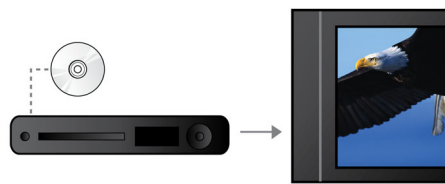

Plays it all

Play virtually any disc you want - whether they be CDs, (S)VCDs, DVDs, DVD+R, DVD-R, DVD+RW or DVD-RW. Experience unbeatable flexibility and the convenience of playing all your discs on one device.