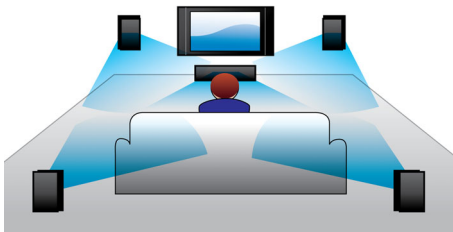

5.1 channel audio output

5.1 channel audio output for surround sound