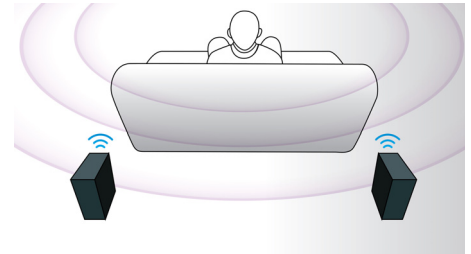

Wireless rear speakers

Wireless rear speakers give you scalability and mobility in speaker placement. Developed using interference-free technology, wireless speakers provide full surround sound without unsightly wire connections. **The wireless connection is between the main unit and the rear speakers only. Rear speakers are both connected to wireless receiver modules.