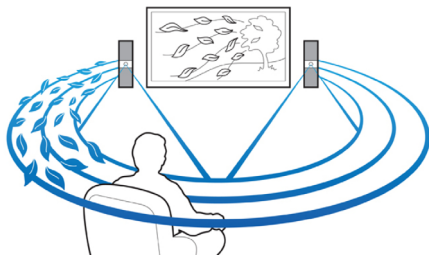

Highlights

Crystal Clear Sound

Crystal Clear Sound for super clarity and realism

1000W RMS power

1000W RMS power delivers great sound for movies and music

Full HD 3D Blu-ray

Be enthralled by 3D movies in your own living room on a Full HD 3D TV. Active 3D uses the latest generation of fast switching displays for real life depth and realism in full 1080x1920 HD resolution. By watching these images through special glasses with right and left lenses that are timed to open and close in synchrony with alternating images, the full HD 3D viewing experience is created in your home cinema. Premium 3D movie releases on Blu-ray offer a wide, high quality selection of content. Blu-ray also delivers uncompressed surround sound for an unbelievably real audio experience.