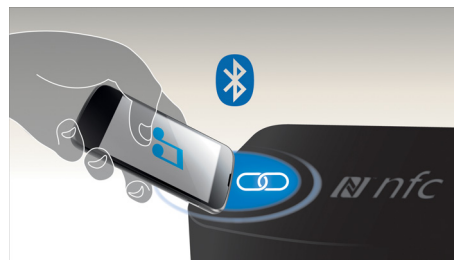

Built-in WiFi

Thanks to built-in WiFi, by simply connecting your home theater directly to your home network, you can experience a rich selection

of popular online services. You can enjoy some of the best websites offering movies, pictures, infotainment and other online contents tailored to fit your TV screen.

Dolby TrueHD and DTS-HD

Dolby TrueHD and DTS-HD Master Audio Essential deliver the finest sound from your Blu-ray Discs. Audio reproduced is virtually indistinguishable from the studio master, so you hear what the creators intended for you to hear. Dolby TrueHD and DTS-HD Master Audio Essential complete your high definition entertainment experience.

Miracast™

Miracast™ is a peer-to-peer wireless screencasting standard formed via Wi-Fi Direct connections. Simplified user interface likes screen-mirroring the portable device screen to bigger screen via Miracast™ certified device, no limit by pre-build codec for decoding.

NFC technology

Pair Bluetooth devices easily with one-touch NFC (Near Field Communications) technology. Just tap the NFC enabled

smartphone or tablet on the NFC area of a speaker to turn the speaker on, start Bluetooth pairing, and begin streaming music.