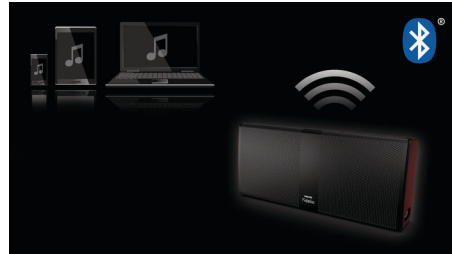

Woofers and wOOx technology

Despite a very compact acoustic volume, the bass is solid and surprisingly deep, making it possible to enjoy all types of music. This is achieved by using a combination of two high-power woofers and one large area passive radiator per channel, all within a very stiff enclosure that does not lose any bass energy. The large moving mass of the passive radiator makes it possible to tune the system to a very low frequency of 80Hz, while preventing air turbulence that would otherwise appear with a ported design. Feel the rhythm of the music, don't miss a beat.

Optimized crossover filter

Our acoustics engineers spent days and nights optimizing the crossover filter to make sure that the sound remains as natural as possible, in very different acoustic environments. From small rooms to open space, from soft listening levels to maximum volume, voices are clear and natural, and the sound is neither aggressive nor tiring, even at loud listening levels. So you can listen for hours and keep on wanting to listen to more of your favorite music.

impressive at all listening levels. Music is lively, dynamic and simply enjoyable in any circumstance.

Wireless music streaming

Bluetooth is a short range wireless communication technology that is both robust and energy-efficient. The technology allows easy wireless connection to iPod/iPhone/iPad or other Bluetooth devices, such as smartphones, tablets or even laptops. So you can enjoy your favorite music, sound from video or game wireless on this speaker easily.