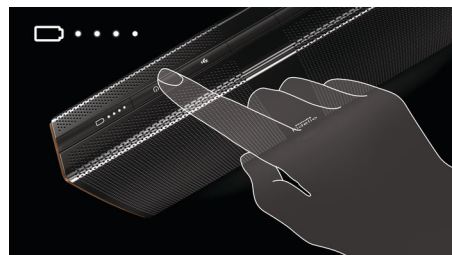

Battery level

Just touch the speaker lightly and it will display the battery level.

P9SLV/98

Specifications

Compatibility

- iPad: iPad 1, iPad 2, new iPad
- iPhone: iPhone 3, iPhone 3GS, iPhone 4, iPhone 4S
- iPod touch: 3rd generation or later
- Android tablets & smartphones
- other Bluetooth-enabled device

Loudspeakers

- Loudspeaker enhancement: wOOx Bass Radiator
- Speaker drivers: 2 x 3/4" soft dome tweeter, 4 x 2" full-range woofer
- Output power (RMS): 20W

Accessories

- Included accessories: AC-DC Adapter, Quick install guide, Warranty certificate, World Wide Warranty leaflet

Connectivity

- Bluetooth profiles: A2DP
- Bluetooth range: Line of sight, 10M or 30FT
- Audio in (3.5mm)
- USB charging

Dimensions

- Product dimensions (WxDxH): 287 x 63 x 127 mm
- Packaging dimensions (WxDxH): 326 x 101 x 224 mm

Power

- Power supply: 100-240VAC, 50/60Hz
- Battery type: Li-ion (built-in)
- Operating time on battery: 8 hr

Issue date 2020-07-08

Version: 5.0.2

12 NC: 8670 000 97963
EAN: 87 12581 66867 9

© 2020 Koninklijke Philips N.V.
All Rights reserved.

Specifications are subject to change without notice.
Trademarks are the property of Koninklijke Philips N.V.
or their respective owners.

www.philips.com