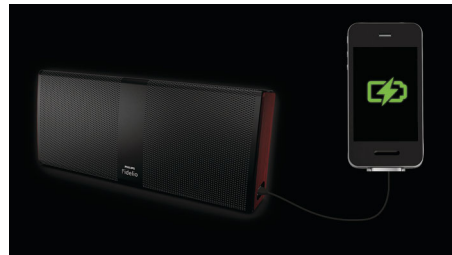

USB port

This speaker features a USB port, if your smartphone is running out of battery either at home or on the go, this portable speaker allows you to transfer the battery stored in the speaker to your mobile device.