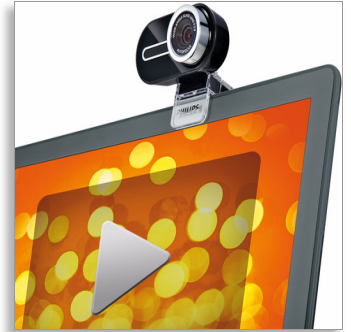

Philips
Notebook webcam

SPZ6500

Your worldwide webcam

True 2.0 megapixels

Enjoy high quality videos and photos in true 2 megapixels. My autofocus gives you sharp images without manual adjustment and my wide angle lens lets you and your family fit in the best viewing field. I'm a great, light travel companion.

Take me anywhere

- Small and sleek, perfectly easy to carry with you
- Scratch-resistant protective lens cover
- By-pack clamp mounts easily on your notebook and monitor

Raising the bar for personal video calling

- True 2 megapixels for high quality video
- Enhanced photo resolution to 8 megapixels
- Autofocus for razor sharp videos and photos
- Wide angle lens allows more people in frame
- Skype high quality video certified
- Pixel Plus 2 for better detail, depth and clarity
- Digital Natural Motion for flicker-free video

The number of Mega Pixels is a key determinant of image quality. The 2.0 Mega Pixels CMOS sensor gives you the kind of high quality video images not previously associated with webcams.

Skype high quality video