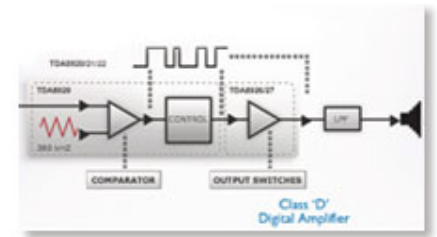

Portable speaker
Blue

Specifications

Product dimensions

- Product dimensions (W x H x D):
  16,3 x 4,9 x 5 cm
- Product dimensions (W x H x D):
  6,4 x 1,9 x 2,0 inch
- Weight: 0,169 kg
- Weight: 0,373 lb

Compatible with

- Smartphones
- iPod
- iPhone
- Mp3 player

Design and finishing

- Color: Blue

Sound

- Frequency response: 350 - 16,000 Hz
- Impedance: 4
- RMS Power rating: 2 W

Power

- Battery type: AAA
- Operating time on battery: 12 hr
- Number of batteries: 3

SBA1610BLU/00

Highlights

Class D Digital Amplifier

Class 'D' Digital Amplifier takes an analog signal, converts it into a digital signal and then amplifies the signal digitally. The signal then enters a demodulation filter to give the final output. The amplified digital output delivers all the advantages of digital audio, including improved sound quality. In addition, Class 'D' Digital Amplifier has greater than 90% efficiency compared to traditional AB amplifiers. This high efficiency translates into a powerful amplifier with a small footprint.

Issue date 2020-07-08

Version: 2.0.8

12 NC: 8670 000 93226
EAN: 69 23410 71685 6

© 2020 Koninklijke Philips N.V.
All Rights reserved.

Specifications are subject to change without notice.
Trademarks are the property of Koninklijke Philips N.V.
or their respective owners.

www.philips.com