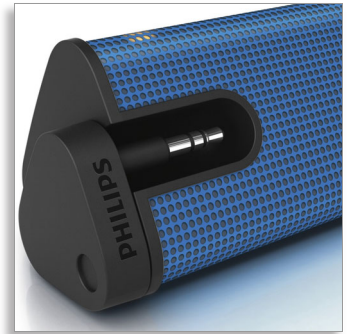

Philips  
Portable speaker

Blue

SBA1610BLU

## Mobile speaker

Filling your world with rich, dynamic sound, Philips SBA1610 speakers come with a handy mobile stand that makes them incredibly easy to use.

### Impressive sound

- Class "D" Digital Amplifier for superb sound quality
- Neodymium speaker drivers deliver pure balanced sound
- 2W RMS total output power

## Power

- Battery type: AAA
- Operating time on battery: 12 hr
- Number of batteries: 3

SBA1610BLU/00