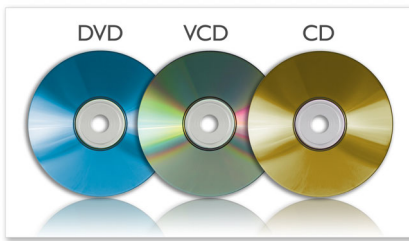

Highlights

DVD, DVD+/-RW, (S)VCD, CD

The Philips Portable DVD player is compatible with most DVD and CD discs available in the market. DVD, DVD+/-R, DVD+/-RW, (S)VCD, and CD – all of them can play on the DVD player. DVD+/-R is a shorthand term for a DVD drive that can accept both of the common recordable DVD formats. Likewise, DVD+/-RW handles both common rewritable disc types.