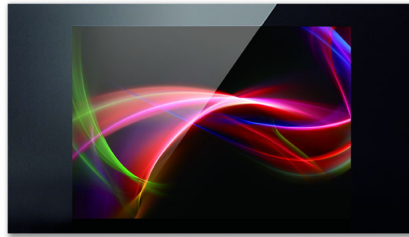

- Colorful LCD display for convenient control
- Play DVD, DivX®, MP3, Non-DRM AAC, WMA, FLAC, OGG and JPG
- Browse your music and photos stored on USB

PHILIPS

Highlights

2x50W RMS Hi-Fi sound/Class D

Fill a room with your favorite music with the 2x50W RMS music output power and Class "D" Digital Amplifier. The Amplifier takes an analog signal, converts it into a digital signal and then amplifies it. The signal then enters a demodulation filter to produce the final result. The amplified digital output delivers all the advantages of digital audio, including improved sound quality. The Amplifier also has more than 90% efficiency compared to a traditional AB amplifier. This high efficiency translates into a powerful amplifier with a small footprint.

Aluminum speakers

Let nature bring you its best. Natural materials have proven themselves unbeatable as acoustic building components. Speakers made with aluminum are more rigid, forming a more ideal enclosure that naturally impedes vibrations, optimizes soundwave propagation and produces more fidelity sound. The result is gorgeous looking speakers that give you sound that stays true to the original recording.

Colorful LCD display

Enliven your listening experience with a vivid full color LCD, and enjoy easy and convenient control of all your music. As you listen to your favorite songs, album art shows up on-screen, adding life and sparkle to songs. Track selection becomes a breeze as the multi-line LCD shows you songs sorted by genre, artist or album.