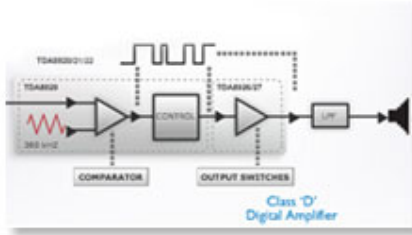

Highlights

2x50W RMS Hi-Fi sound/Class D

Fill a room with your favorite music with the 2x50W RMS music output power and Class "D" Digital Amplifier. The Amplifier takes an analog signal, converts it into a digital signal and then amplifies it. The signal then enters a demodulation filter to produce the final result. The amplified digital output delivers all the advantages of digital audio, including improved sound quality. The Amplifier also has more than 90% efficiency compared to a traditional AB amplifier. This high efficiency translates into a powerful amplifier with a small footprint.