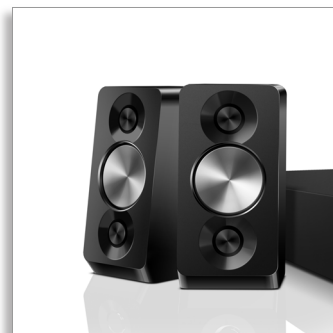

Philips
5.1 Home theater

Double Bass Sound
3D Blu-ray

HTS5563

Powerful cinematic surround sound with deep bass

Obsessed with Sound

Bring the power of the cinema into your home! Pump up your home entertainment experience with speakers with double basspipes offering powerful 1000W surround sound and immersive 3D Blu-ray Disc playback.

Great listening experience

- Powerful speakers with double basspipes for great sound
- Dolby TrueHD and DTS-HD for high fidelity surround sound
- 1000W RMS power delivers great sound for movies and music

Designed to enhance your cinema at home

- Touch panel for intuitive playback and volume control
- Wireless rear speakers option for clutter free placement

PHILIPS

Highlights

Double Bass Sound

Powerful speakers with a bass-reflex system and double basspipes enhance the lower frequencies and deliver rock-solid, deep bass sounds. You'll be able to hear the lowest murmur or the deepest roar.

1000W RMS power

1000W RMS power delivers great sound for movies and music

Full HD 3D Blu-ray

Be enthralled by 3D movies in your own living room on a Full HD 3D TV. Active 3D uses the latest generation of fast switching displays for real life depth and realism in full 1080x1920 HD resolution. By watching these images through special glasses with right and left lenses that are timed to open and close in synchrony with alternating images, the full HD 3D viewing experience is created in your home cinema. Premium 3D movie releases on Blu-ray offer a wide, high quality selection of content. Blu-ray also delivers uncompressed surround sound for an unbelievably real audio experience.