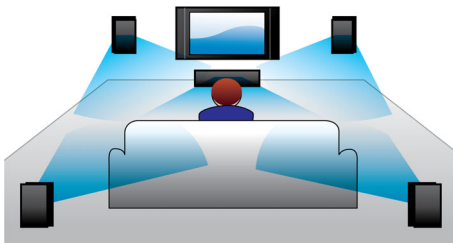

Dolby TrueHD and DTS-HD

Dolby TrueHD and DTS-HD Master Audio Essential deliver the finest sound from your Blu-ray Discs. Audio reproduced is virtually indistinguishable from the studio master, so you hear what the creators intended for you to hear. Dolby TrueHD and DTS-HD Master Audio Essential complete your high definition entertainment experience.