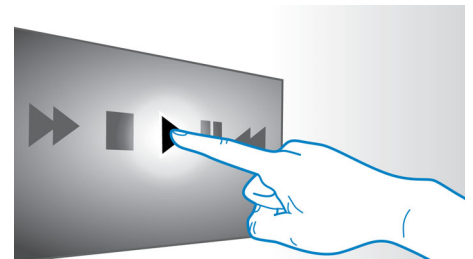

Touch panel for playback

Intuitive touch panel controls allows you to control the volume as well as other playback options by simply pressing the touch sensitive controls on the front panel.