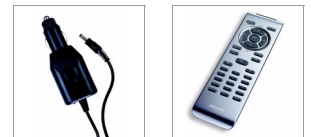

Philips
Portable DVD Player

DVD, VCD, CD, MP3-CD
playback

PET100

Portable DVD player for all

Sit back, relax and watch movies on the Philips PET100. Enjoy your favorite DVD movies, MP3-CD and CD music, or admire your JPEG photos.

Immerse in AV entertainment on the go

- Play DVD, DVD+/-R, DVD+/-RW and (S)VCD
- Plays MP3-CD, CD and CD-RW music
- Share JPEG image files with Picture CD

Easy to use

- As small as portable CD player
- Car adaptor and handy remote control included
- Connect to stereo and TV via standard A/V cables
- Few buttons for simple and easy control