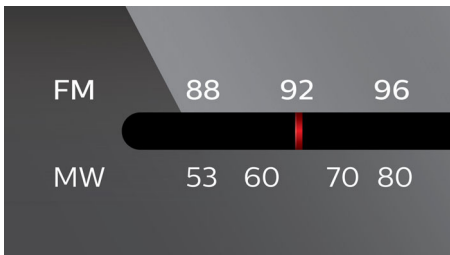

FM/MW tuner

FM/MW (AM) stereo tuner

Issue date 2015-01-22

Version: 2.0.7

12 NC: 8670 000 63994
EAN: 87 12581 54903 9