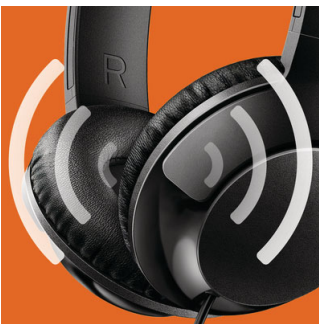

Big, bold bass

This is big, powerful bass that lets you really feel the beat. Don't let the sleek design fool

you – specially tuned drivers and bass vents produce ultra-low end frequencies to create a unique BASS+ sound signature.