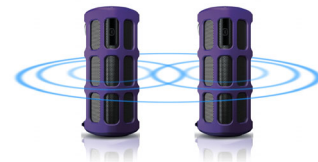

Pairing 2 shoqboxes

You can pair 2 SHOQBOX speakers with the smart sensor for a stereo system of Left and Right channels. Simply place the two speakers side by side and swipe your hands over both sensors from outside in simultaneously. Perfect for a party or gathering. Enjoy big stereo sound from music, movies and games.