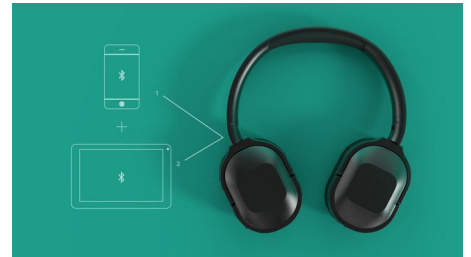

Bluetooth multipoint

Streamline your working day. These wireless headphones can connect to two Bluetooth devices at the same time-and switch between them as you need. So you can listen to music from your laptop and take calls from your phone.

30 hours play time

With 30 hours play time from a single charge-or 25 hours with Active Noise Canceling activated-these wireless on-ear headphones are with you all day long. A full charge takes 2 hours. Need an extra boost? 15 minutes charging gives you 2 hours more play time.

Easy control and pairing

Buttons and a dial on the ear cups let you pause your playlist, take calls, control volume, and wake your phone's voice assistant. Calls are nice and clear, and you can pair your headphones with two devices simultaneously.

Easy storage

The ear cups swivel to allow the headphones to fold flat-perfect for storing in your office drawer. Or you can fold them flat and inwards, creating a compact bundle that easily fits into the included soft pouch.

Issue date 2022-06-29

Version: 7.1.3

12 NC: 8670 001 73898
EAN: 48 95229 11759 4

© 2022 Koninklijke Philips N.V.
All Rights reserved.

Specifications are subject to change without notice.
Trademarks are the property of Koninklijke Philips N.V.
or their respective owners.

www.philips.com

* Battery life of playtime is approximate and may vary depending on application condition.