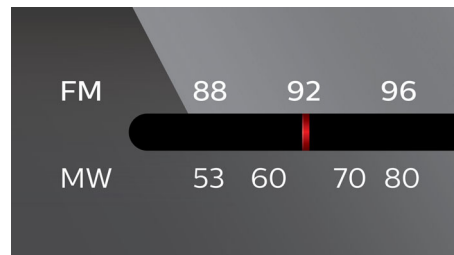

FM/MW tuner

FM/MW (AM) stereo tuner

Line-in connection

MP3 line-in connectivity allows direct playback of MP3 content via your audio system. By simply connecting your portable MP3 player to the audio system via its built-in line-in jack, you can enjoy superb sound quality while playing your favourite music from your portable MP3 player.

Specifications

Audio playback

- Playback media: CD, CD-R, CD-RW
- Disc playback modes: fast forward/reverse, next/previous track search, repeat/shuffle/programme

Tuner/Reception/Transmission

- Tuner bands: FM, MW
- Antenna: FM antenna

Sound

- Sound enhancement: Dynamic Bass Boost
- Sound system: stereo
- Volume control: rotary (analogue)
- Output power: 2 x 1 W RMS

Loudspeakers

- No. of built-in speakers: 2
- Speaker grille finishing: metal

Connectivity

- MP3 Link: 3.5 mm stereo line in

Power

- Battery type: C size (LR14)
- Battery voltage: 1.5 V
- Number of batteries: 6
- Power type: AC Input

Accessories

- Cables/Connection: power cord
- Others: User Manual
- Warranty: Warranty Certificate

Convenience

- Loader type: top

Dimensions

- Gross weight: 2.1 kg
- Packaging depth: 264 mm
- Packaging height: 155 mm
- Packaging width: 284 mm
- Weight: 1.7 kg
- Main unit depth: 245 mm
- Main unit height: 123 mm
- Main unit width: 262 mm

Issue date 2015-01-22

Version: 1.0.5

12 NC: 8670 000 41465
EAN: 87 12581 43631 5

© 2015 Koninklijke Philips N.V.
All Rights reserved.

Specifications are subject to change without notice.
Trademarks are the property of Koninklijke Philips N.V.
or their respective owners.

www.philips.com