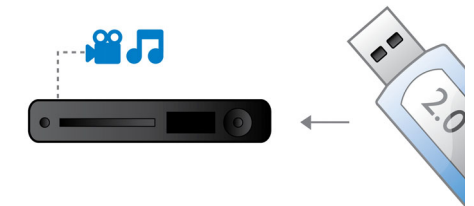

Hi-Speed USB 2.0 Link

The Universal Serial Bus or USB is a protocol standard that is conveniently used to link PCs, peripherals and consumer electronic equipment. Hi-Speed USB devices have a data transfer rate of up to 480 Mbps - up from the 12 Mbps in original USB ones. With Hi-Speed USB 2.0 Link, all you have to do is plug in your USB device, select the movie, music or photo and play away.